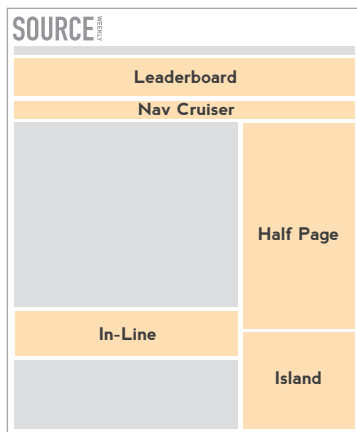

**1/6 h**  
9.58 x 2.08  
4h Units

**1/8 v**  
2.27 x 6.49  
3v Units

**1/8 s**  
4.71 x 3.18  
3h Units

**1/12 v**  
2.27 x 4.27  
2v Unit

**1/12 h**  
4.71 x 2.08  
2h Units

**1/24**  
2.27 x 2.08  
1 Unit

### WEBSITE ADS

- Leaderboard  
970x90px
- Nav Cruiser  
940x45px
- Half Page  
300x600px
- Island  
300x250px
- Wallpaper  
1800x800px  
(1000px gutter,  
400px visible on  
each side)

### MOBILE AD SIZES

Mobile Leaderboard  
320x50px

Island  
300x250px