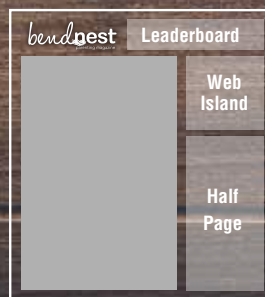

### Print Advertising

INSIDE PAGES			
	5x	3x	1x
Full Page	\$850	\$935	\$975
1/2 Page	\$440	\$475	\$505
1/4 Page	\$225	\$250	\$275
COVERS			
BACK COVER			
	5x	3x	1x
Full Page	\$975	\$1075	\$1175
INSIDE FRONT COVER			
	5x	3x	1x
Full Page	\$925	\$1025	\$1100

### Web Advertising

MONTHLY ONLINE RATES		
	3x	1x
Leaderboard	\$85	\$100
Web Island	\$75	\$90
Half Page	\$65	\$80

ONLINE SIZES	
Leaderboard	728x90 px
Web Island	300x250 px
Half Page	300x600 px

#### Full Page

FULL: 7.88 w x 10 h

FULL BLEED:  
8.88 w x 11.40 h