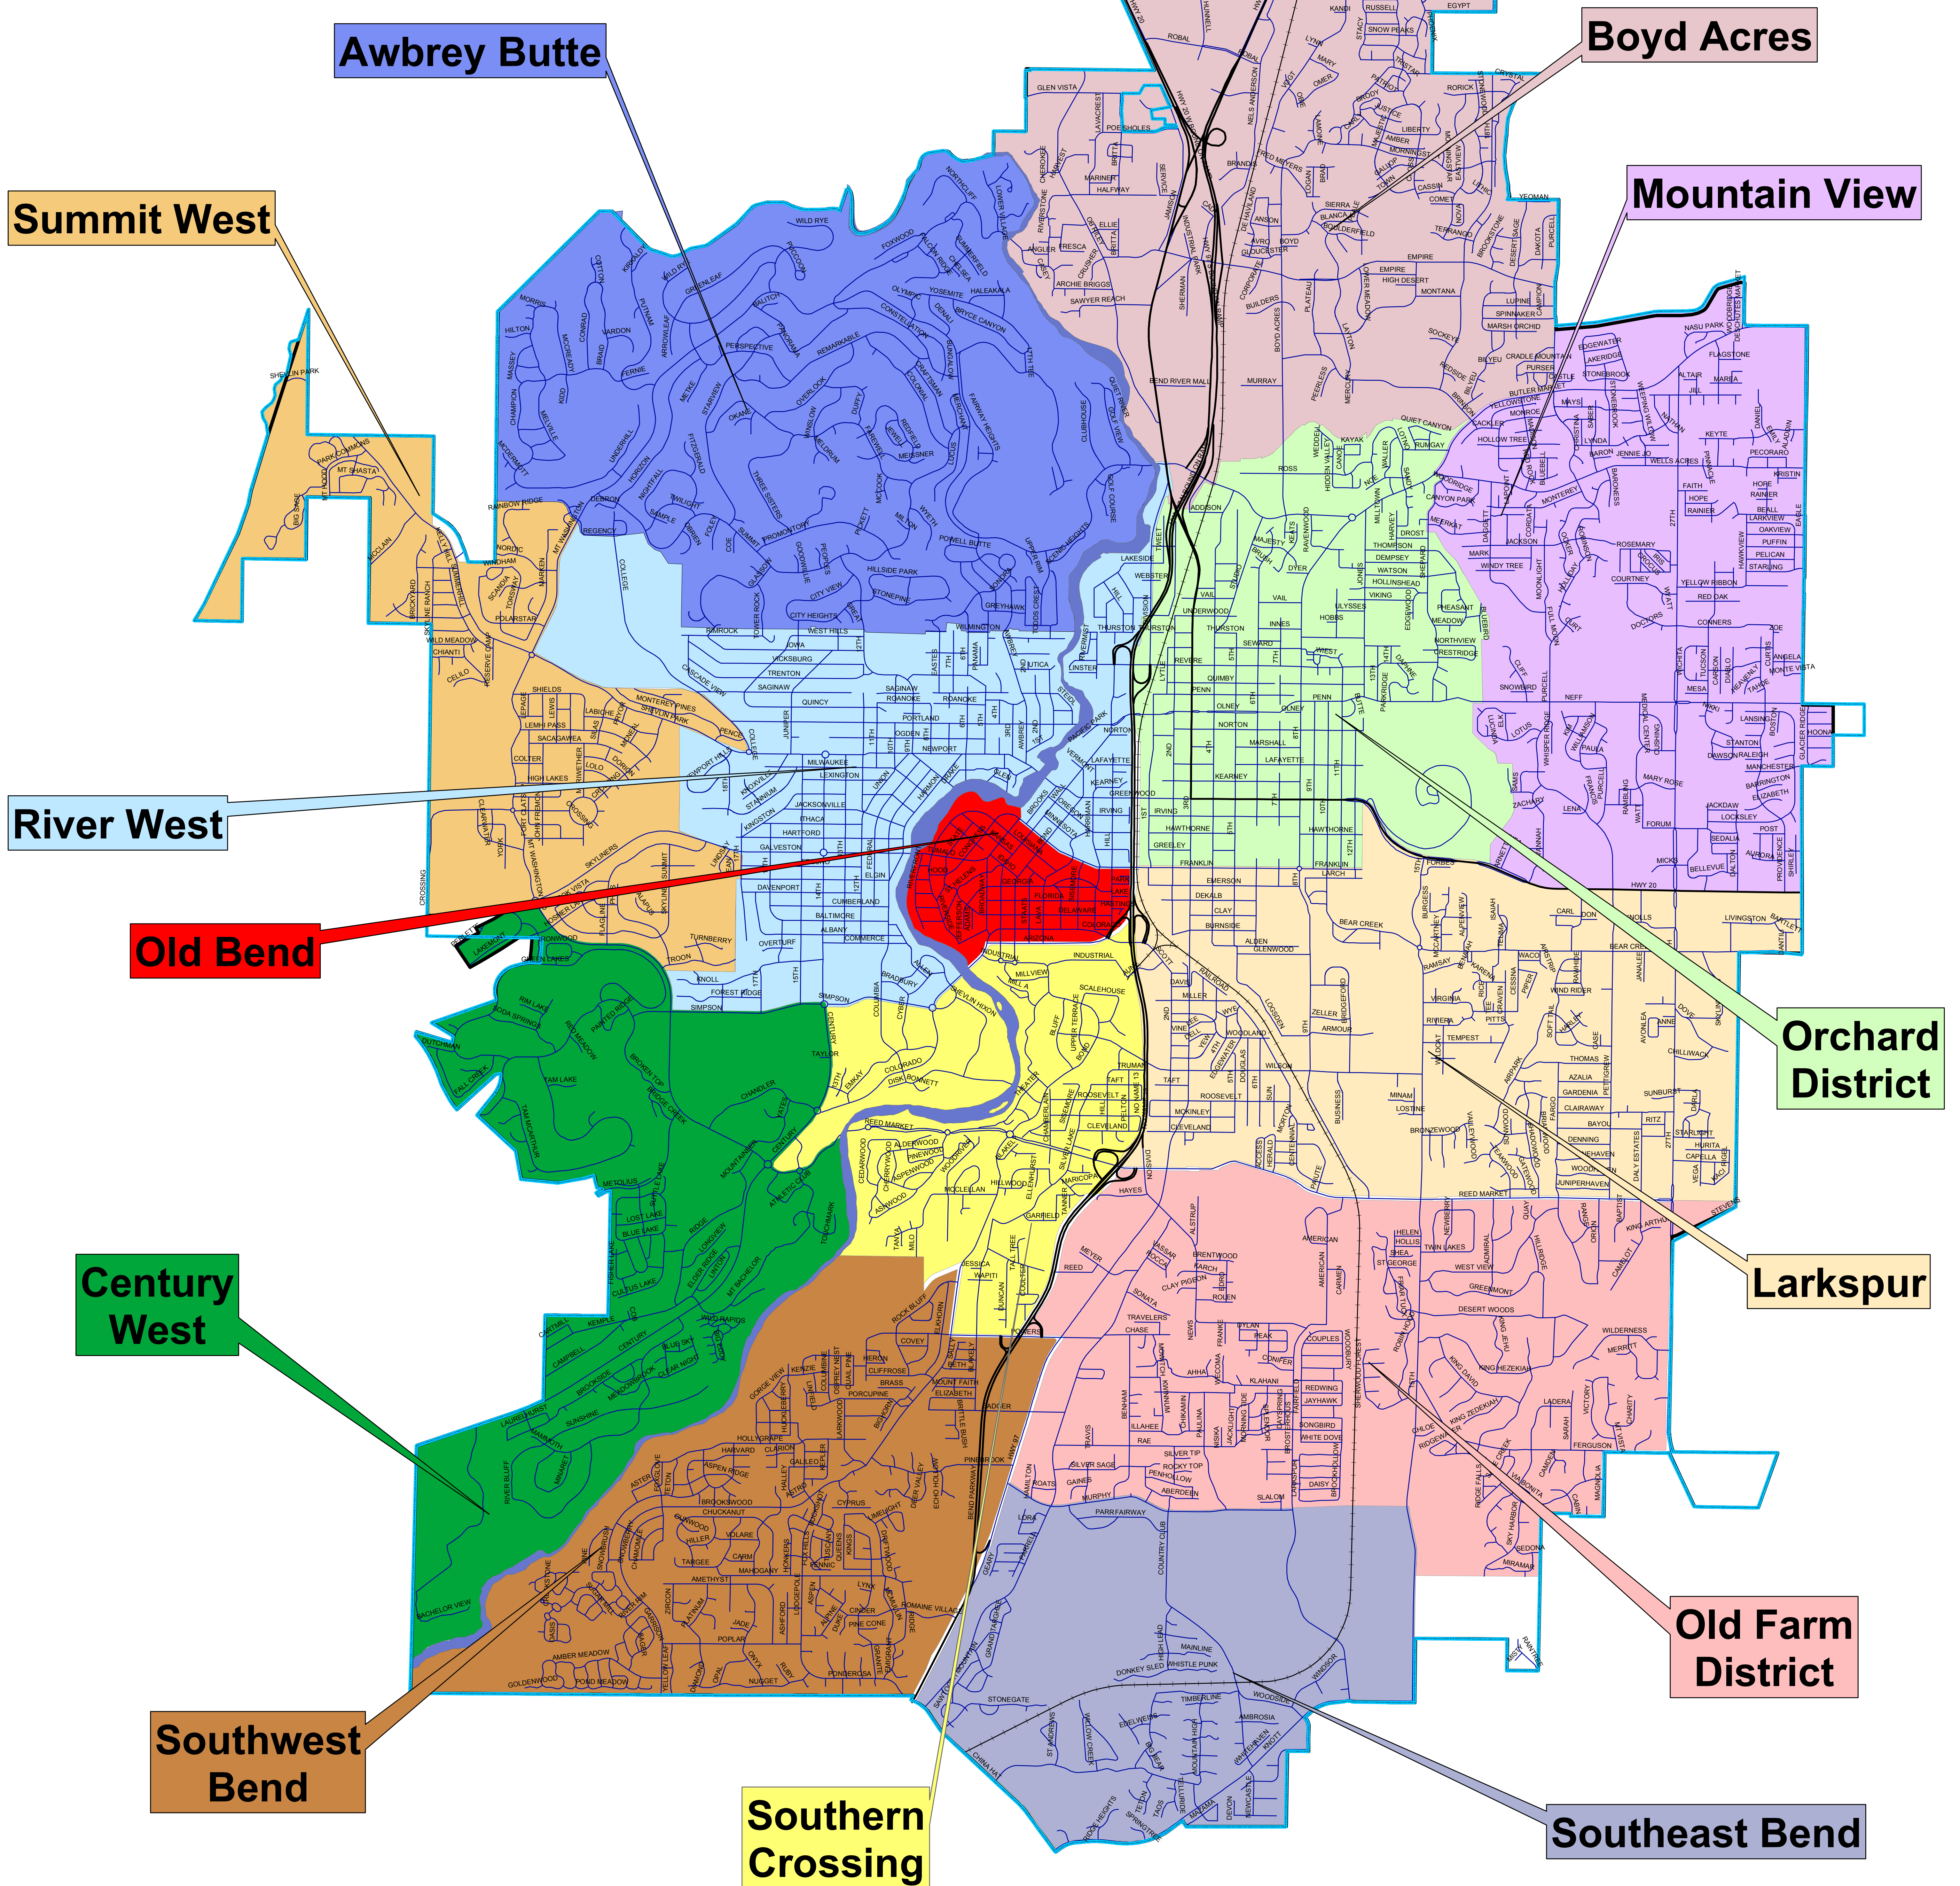

BEND NEIGHBORHOODS

Office of Neighborhood Associations
388-5505

- Awbrey Butte
- Boyd Acres
- Century West
- Larkspur
- Old Bend
- Old Farm
- Orchard
- River West
- Southeast Bend
- Southern Crossing
- Southwest Bend
- Summit West
- City Limits

DISCLAIMER: This map is for reference purposes only. The information was obtained from Deschutes County G.I.S., City of Bend land records, and Neighborhood Association boundaries. Care was taken in the creation of this map, but it is provided "AS IS". Please contact the City of Bend to verify map information or report errors.

Map Date: August 15, 2006

V:\18.1\UF\Neighborhoods\Map With Flyers